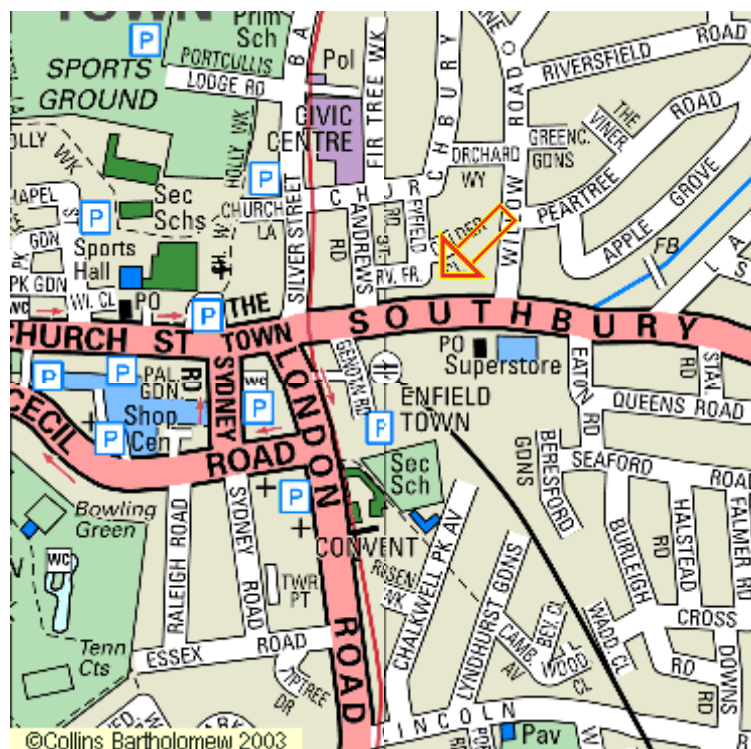

sbh Page & Read
5th Floor
Refuge House
9-10 River Front
Enfield EN1 3SZ
Tel. No 020 8342 2700

How to Find Us

By Train

We are located diagonally opposite Enfield Town Station which is on the London Liverpool Street line with underground interchange at Seven Sisters (Victoria Line).

When exiting the station cross the road into St Andrews Road and then immediately turn right into River Front and we are at the far end on the left.

By Car

From junction 25 of the M25 - head South down the A10 Great Cambridge Road, turn right into Southbury Road (B&Q and Cineworld are located at this junction) proceed for 1 mile along Southbury Road and just before entering the town centre there is a set of traffic lights where you can turn left into Tesco where there is free parking for up to 2 hours. Alternatively continue through the lights along Southbury Road turning right into St Andrews Road and immediately right into River Front where there is metered parking.

From London - north along the A10 Great Cambridge Road, turn left into Southbury Road (B&Q and Cineworld are located at this junction) proceed for 1 mile along Southbury Road and just before entering the town centre there is a set of traffic light where you can turn left into Tesco where there is free parking for up to 2 hours. Alternatively continue through the lights along Southbury Road turning right into St Andrews Road and immediately right into River Front where there is metered parking.

 To A10 Great Cambridge Road